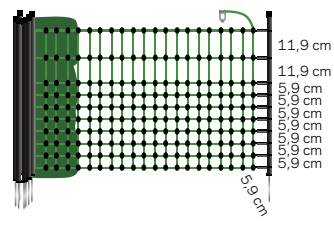

EuroNetz Nethegn til kaniner-/hobby

Fencing netting for rabbits and other small pets. Can also be used for an allotment or a field. Complete and easy to attach to several other nets. Length 25m, 9 posts.

077281	EuroNetz Nethegn til kaniner-/hobby, grøn 65/1-9/S-25m	1
022182	EuroNetz Nethegn til kaniner-/hobby, orange 65/1-15/G-50m	1
024377	EuroNetz Nethegn til kaniner-/hobby, grøn 65/1-15/S-50m	1